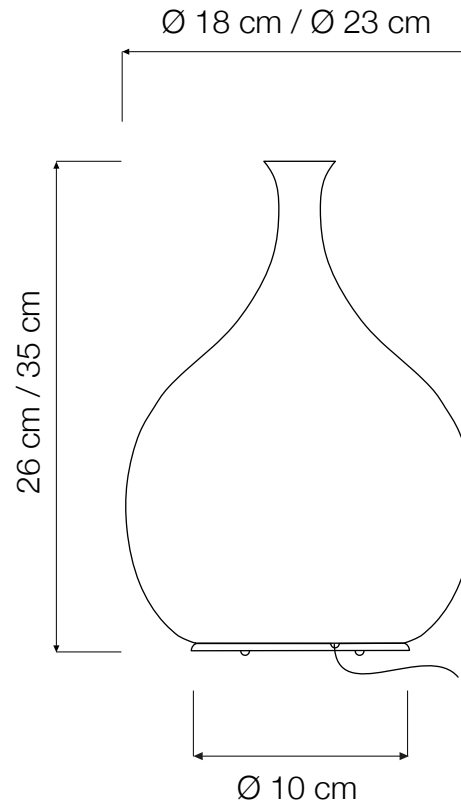

# LUCE LIQUIDA 2/3

TABLE LAMP Ø 18/23

**Luce liquida 2** (Ø 18 x 26 cm) max 40W | E14 (230V) - E12 (120V)  
LED bulbs compatible | rec. LED 6W

**Luce liquida 3** (Ø 23 x 35 cm) max 50W | E14 (230V) - E12 (120V)  
LED bulbs compatible | rec. LED 8W